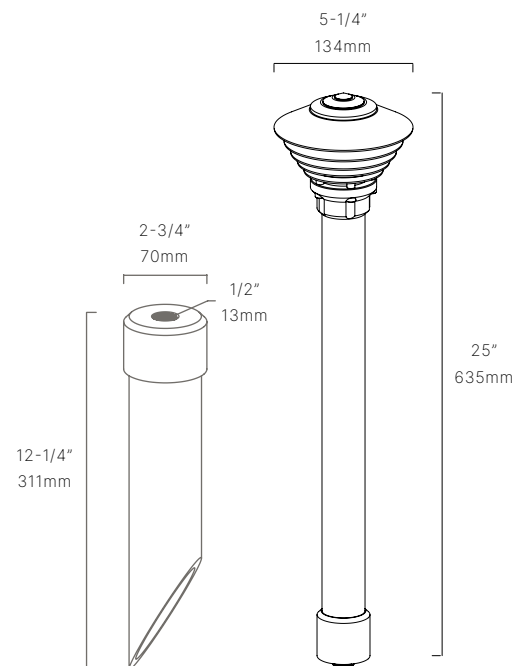

- Field Serviceable LED module
- Solid brass and copper construction
- Ideal for small pathways and small driveways

CONFIGURATOR:

BLD750222	LED	FINISH
() = Most common configuration	(2710) 2700K 10W (2715) 2700K 15W (3010) 3000K 10W (3015) 3000K 15W	(NAT) Natural Brass (BLP) Bronze Living Patina (BLPX) Extra Dark BLP (NI) Nickel PVD

AVAILABLE FINISHES:

NAT
Natural Brass/
Copper

BLP
Bronze Living
Patina

BLPX
Extra Dark Bronze
Living Patina

NI
Nickel PVD

FIXTURE DIMENSIONS	W5-1/4" x H25"
LIGHT SOURCE	Integrated LED
COLOR TEMPERATURES	2700K, 3000K
WATTAGES	10W, 15W
CRI (RA)	80 CRI
VOLTAGE	12V
DELIVERED LUMENS	171lm (3000K)
DIMMABLE	Yes, Dim to <10% via Transformer
DRIVER	Yes, 12V Integral Constant Current
TRANSFORMER	No, 12V AC/DC Transformer Required
MOUNT	Yes, Included 1/2" NPS Adapter
GROUND STAKE	Yes, Included MGS001612
FINISH	Included Natural
MATERIAL	Brass & Copper
WIRE LENGTH	24"
LOCATION	Exterior Wet
CERTIFICATIONS	UL, IP66, IP67, Dark Sky